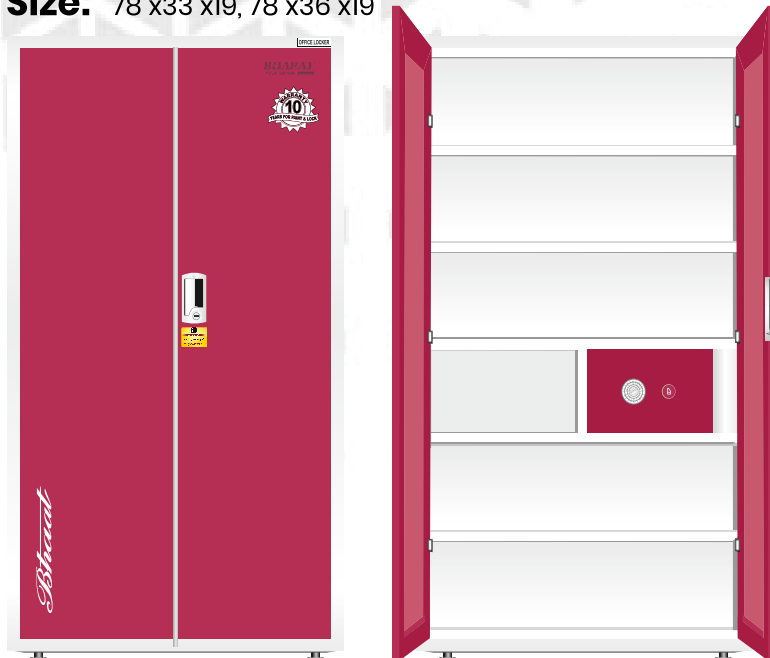

Model: Ruby 3 Door

Size : 78 x48 x21

Extra Features :-

Border Box Supporting on Door

Leveling Leg Adjuster

Hanger Rod & Coat Hanger

Side Locker & 2 Big Locker

Mirror Door

Bangle Rod

Number Lock

Model: Bharat 3 door

Size : 78 x48 x21

Extra Features :-

Border Box Supporting on Door

Leveling Leg Adjuster

Hanger Rod & Coat Hanger

Side Locker & 2 Big Locker

Mirror Door & 3 Drawer

Bangle Rod

Number Lock

Model: Office Locker

Size: 78 x33 x19, 78 x36 x19

Extra Features :-

Border Box Supporting on Door

Leveling Leg Adjuster

5 Shelf

Big Locker

Model: Office Mini

Size : 48 x33 x19

Extra Features :-

Border Box Supporting on Door

Leveling Leg Adjuster